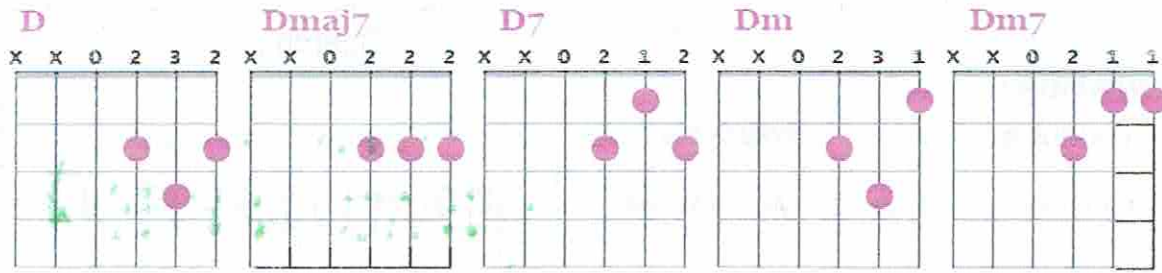

Full names: D major | D major 7th | D 7th | D minor | D minor 7th