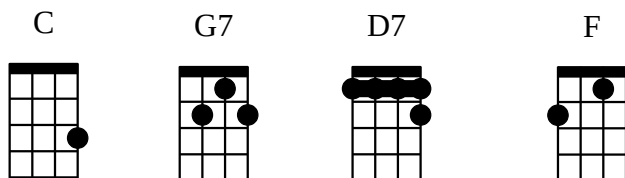

## Living Doll (Sung by Cliff Richard) (Lionel/Bart)

(Tuning GCEA)

### (Chorus)

**C**

Got myself a cryin' talkin' sleepin' walkin' livin' doll

**G7**

Got to do the best to please her just 'cause she's a living doll

**C**

**D7**

Got a rovin' eye and that is why she satisfies my soul

### (Verse)

**F**

**C**

Take a look at her hair it's real if you don't believe what I say just feel

**F**

**D7**

**G7**

Gonna' lock her up in a trunk so no big hunk can steal her away from me