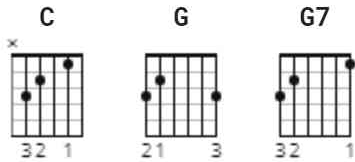

You Never Can Tell Chords by Chuck Berry

Difficulty: beginner

Tuning: E A D G B E

CHORDS

You Never Can Tell: Chuck Berry

#14 in USA & #23 in UK in '64

[Intro]

```
e|-----12--12--11--10-----8-8-|
B|-----3/5---5-|
G|-----9/12--12--11--10-----|
D|-----|
A|-----|
E|-----|
```

/ = Slide up

[Verse 1]

C
It was a teenage wedding, and the old folks wished them well
G G7
You could see that Pierre did truly love the mademoiselle
G G7
And now the young monsieur and madame have rung the chapel bell,
G G7 C C G7 C
"C'est la vie", say the old folks, it goes to show you never can tell

[Verse 3]

C

They had a hi-fi phono, boy, did they let it blast

G G7

Seven hundred little records, all rock, rhythm and jazz

G

G7

But when the sun went down, the rapid tempo of the music fell

[Solo]

C G G7 G G7 C

[Verse 5]

C

It was a teenage wedding, and the old folks wished them well

G G7

You could see that Pierre did truly love the mademoiselle

G