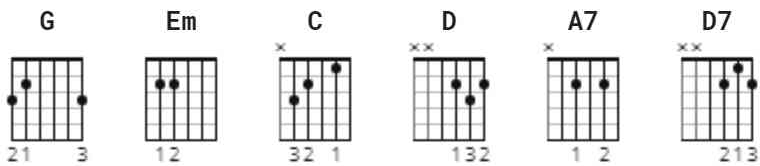

Wonderful World Chords by Sam Cooke

Difficulty: beginner

Tuning: E A D G B E

Capo: 4th fret

CHORDS

STRUMMING

BASIC PATTERN 128 bpm

VARIATION 128 bpm

[Intro]

G Em

[Verse 1]

G Em
Don't know much about history,
C D
Don't know much bi-ology.
G Em
Don't know much about a science book,
C D
Don't know much about the French I took.

[Chorus 1]

G C
But I do know that I love you,
G C
And I know that if you love me too;
D G
What a wonderful world this would be.

[Bridge 1]

D **G**
Now I don't claim to be an 'A' student,
D **G**
But I'm tryin' to be.
A7 **G**
For maybe by being an 'A' student, baby,
A7 **D7**
I could win your love for me.

[Verse 3]

G **Em**
Don't know much about history,
C **D**
Don't know much bi-ology.
G **Em**
Don't know much about a science book,
C **D**
Don't know much about the French I took.

[Chorus 3]

G **C**
But I do know that I love you,
G **C**
And I know that if you love me too;
D **G**
What a wonderful world this would be.

[Verse 4]

G **Em**
La ta, ta ta ta ta... (history),
C **D**
Mmm... (bi-ology).