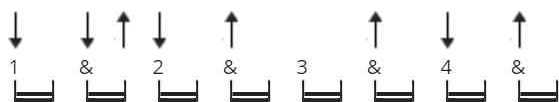

Wonderful World Chords by Sam Cooke

Difficulty: beginner

Tuning: E A D G B E

Capo: 4th fret

CHORDS

STRUMMING

BASIC PATTERN 128 bpm

VARIATION 128 bpm