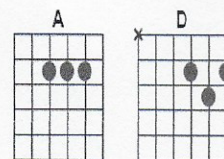

# I Walk The Line [A]

key:A, artist:Johnny Cash writer:Johnny Cash

Johnny Cash - <https://www.youtube.com/watch?v=ZstQwTpaIIQ>  
(in F)

[A] I keep a [E7] close watch on this heart of [A] mine  
 [A] I keep my [E7] eyes wide open all the [A] time  
 [A] I keep the [D] ends out for the tie that [A] binds  
 [A] Because you're [E7] mine, I walk the [A] line

[A] I find it [E7] very, very easy to be [A] true  
 [A] I find my[E7]self alone when each day is [A] through  
 [A] Yes, I'll [D] admit that I'm a fool for [A] you  
 [A] Because you're [E7] mine, I walk the [A] line

[A] You've got a [E7] way to keep me on your [A] side  
 [A] You give me [E7] cause for love that I can't [A] hide  
 [A] For you I [D] know I'd even try to turn the [A] tide  
 [A] Because you're [E7] mine, I walk the [A] line