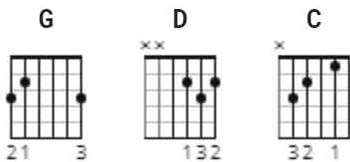

I'll Tell Me Ma Chords by The Dubliners

Difficulty: absolute beginner

Tuning: E A D G B E

CHORDS

For Nolan's Irish Pub Session Players

I'LL TELL ME MA - THE DUBLINERS

G **D** **G**
I'll tell me ma when I get home, the boys won't leave the girls alone,
G **D** **G**
They pulled me hair, they stole me comb but that's all right till I go home.

G **C** **G** **D**
She is handsome, she is pretty she's the Belle of Belfast city,
G **C** **G** **D** **G**
She is a courtin' a one two three, Please won't you tell me who is she?

G **D** **G**
Albert Mooney says he loves her, all the boys are fightin' for her,
G **D** **G**
Knock at the door, ring at the bell, and "Oh, me true love, are you well?"
G **C** **G** **D**
Out she comes, white as snow, rings on her fingers, bells on her toes
G **C** **G** **D**
Old Johny Morrissey says she'll die, if she doesn't get a fella with the
G
roving eye.

[instrumental]

G G D G
G G D G
G C G D
G C G D G

G D
Let the wind and the rain and the hail blow high, and the snow comes a
G
travelin' through the sky,
G D G
She's as sweet as an apple pie, she'll get her own lad by and by,
G C G D
When she gets a lad of her own, she won't tell her ma when she gets home.
G C G D G
Let them all come as they will, It's Albert Mooney she loves still.

G D G
Albert Mooney says he loves her, all the boys are fightin' for her,
G D G
Knock at the door, ring at the bell, and "Oh, me true love, are you well?"
G C G D
Out she comes, white as snow, rings on her fingers, bells on her toes
G C G D
Old Johny Morrissey says she'll die, if she doesn't get a fella with the
G
roving eye.