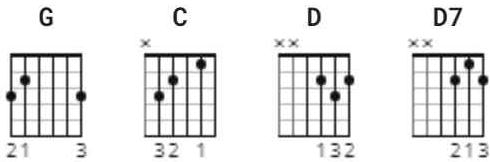

Ramblin Boy Chords by Tom Paxton

Difficulty: beginner

Tuning: E A D G B E

Capo: 2nd fret

CHORDS

My Ramblin' Boy

Performed by: Tom Paxton

[Intro]

| G | G C |
| G | D | G |

[Verse]

 D D7 G
He was a man and a friend always
 D G
He stuck with me through the hard old days
 G C G
He never cared if I had no dough
 D D7 G
We rambled round in the rain and snow

[Verse]

D **D7** **G**
He left me here, to ramble on
 D **G**
My ramblin pal is dead and gone
 G **C** **G**
If when we die, we go somewhere
 D **D7** **G**
I bet you a dollar, he's ramblin there.

[Chorus]

G **C** **G**
And here's to you, my ramblin' boy
 D **D7** **G**
May all your ramblin' bring you joy
 G **C** **G**
Here's to you, my ramblin' boy
 D **D7** | **G** | **D** | **G** |
May all your ramblin bring you joy