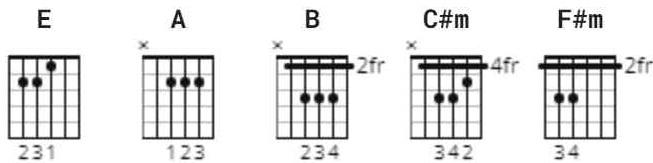

Im Gonna Be 500 Miles Chords by The Proclaimers

Difficulty: intermediate

Tuning: E A D G B E

CHORDS

The Proclaimers - 500 miles
Progression by Danama

Start with E major, get the rhythm down, this section is palm muted.
1 2 3 123 23 1 2 3, 1 2 3 123 23 1 2 3, this is how I remember it.

The A and B only have two hits, btw.

[Verse]

E
When I wake up, well I know I'm gonna be,
A **B** **E**
I'm gonna be the man who wakes up next to you
E
When I go out, yeah I know I'm gonna be
A **B** **E**
I'm gonna be the man who goes along with you
E
If I get drunk, well I know I'm gonna be
A **B** **E**
I'm gonna be the man who gets drunk next to you
E
And if I haver, hey I know I'm gonna be
A **B** **E**
I'm gonna be the man who's havoring to you

A **B** **C#m** (Stop strumming)
I'm gonna be the man who comes back home with you

*(hit only once for this line)

F#m **B** **E**
I'm gonna be the man who's coming home with you

(Resume strumming)

[Chorus]

[Ending]

E

If anyone is playing the power chords as used in the song
the chords are still A B E but they are played like so:

	A	B	E
e	-----		
B	-----		
G	-----9-----		
D	---7---	9---	9-----
A	---7---	9---	7-----
E	---5---	7-----	