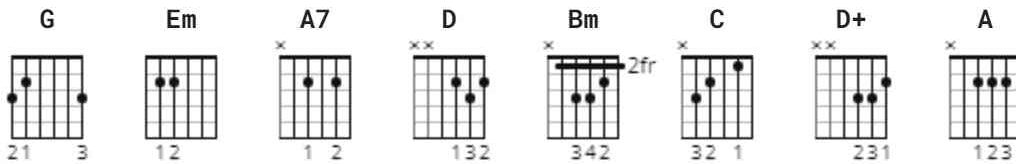

All My Loving Chords by The Beatles

Difficulty: intermediate

Tuning: E A D G B E

Capo: 2nd fret

CHORDS

All My Loving chords
The Beatles

Capo II

G **Em** **A7**
Close your eyes, and I'll kiss you,

D **Bm**
Tomorrow I'll miss you,

G **Em** **C** **A7**
Remember I'll always be true.

Em **A7**
And then while I'm away,

D **Bm**
I'll write home everyday,

G **A7** **D**
And I'll send all my loving to you.

G **Em** **A7**
I'll pretend that I'm kissing,

D **Bm**
The lips that I'm missing,

G **Em** **C** **A7**
And hope that my dreams will come true.

Em **A7**
And then while I'm away,

D **Bm**
I'll write home everyday,

G **A7** **D**
And I'll send all my loving to you.

Bm **D+** **D**
All my loving, I will send to you

Bm **D+** **D**
All my loving, darling, I'll be true.

G D A G D

G Em A7
Close your eyes, and I'll kiss you,